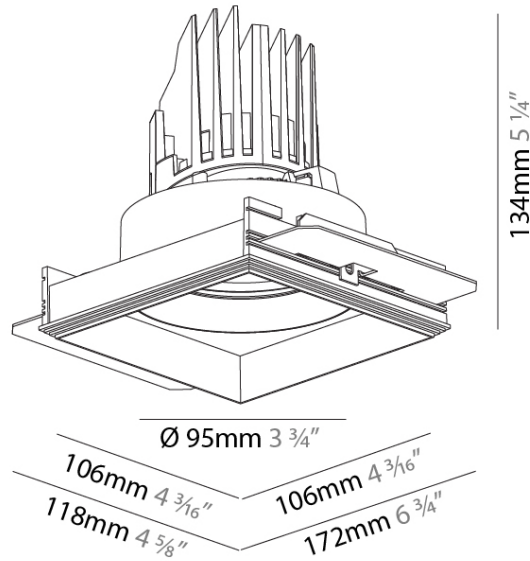

ELECTRICAL

Lamp Type: LED (Zhaga Standard)
Input Wattage (W): 13.2 (2700K) / 16.5
Total Output Wattage (W): 12 (2700K) / 15
Dimming: Tri-Mode (Non-Dimming and Phase Dimming (120Vac only) and 0-10V Dimming)
Driver Included: No
Driver Location: Recessed Housing
Driver Type: Constant Current - Universal
Driver Class: Class 2
Housing: See components
Input Voltage (V): 120 - 277
Constant Current (MA): 350

LED

Number of LEDs: 1
Color Temperature (°K): 2700 / 3000 / 3500 / 4000
Max. Delivered Lumen (lm): 850 / 950 / 1019 / 1040
Nominal Lumen (lm): 960 / 1070 / 1156 / 1180
CRI: >90 CRI
Efficiency (%): 88.5
Lamp Life (hrs): 50000
Upon Request: RGB-W Tunable White Special Color Temperature Special LED

OPTICAL

Reflector: 10
Adjustability: Rotational 355°; Tilt 30°
Upon Request: Special Beam Angles

RATINGS AND CERTIFICATIONS

Zaneen Lighting © 2021, T 1990 280-3382, F 416-247-9319, www.zaneen.com

Available for international specifications by adding "INT" at the end of the existing Model #. For assistance on 'custom' specifications, contact zteam@zaneen.com. In a constant effort to supply the best product, we reserve the right to change specifications or materials without notice. The most recent specification sheets are found at zaneen.com
IP rating: IP20