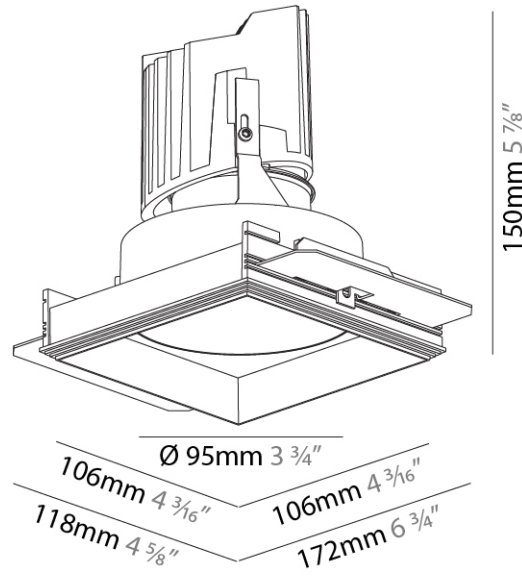

Fixture Material: Aluminum Die Cast
Cut-out Measurements: 120mm / 4 3/4" x 120mm / 4 3/4"
Upon Request: Unique Ceiling Thickness

ELECTRICAL

Lamp Type: LED (Zhaga Standard)
Input Wattage (W): 15.5
Total Output Wattage (W): 14.5
Dimming: Tri-Mode (Non-Dimming and Phase Dimming (120Vac only) and 0-10V Dimming)

Driver Included: No
Driver Location: Recessed Housing
Driver Type: Constant Current - Universal
Driver Class: Class 2
Housing: See components
Input Voltage (V): 120 - 277
Constant Current (MA): 500

LED

Number of LEDs: 1
Color Temperature (°K): 2700 / 3000 / 3500 / 4000
Max. Delivered Lumen (lm): 940 / 980 / 1029 / 1050
Nominal Lumen (lm): 1386 / 1438 / 1511 / 1542
CRI: >90 CRI
Efficiency (%): 87.9 / 88.4 / 87.9
Lamp Life (hrs): 50000

Upon Request: RGB-W Tunable White Special Color Temperature Special LED

OPTICAL

Reflector*: 20 / 40 / 60
Upon Request: Special Beam Angles

© 2024 Zaneen Lighting, Inc. 188-3382, F 416-247-9319, www.zaneen.com

Available for international specifications by adding 'INT' at the end of the existing Model #. For assistance on 'custom' specifications, contact zteam@zaneen.com. In a constant effort to supply the best product, we reserve the right to change specifications or materials without notice. The most recent specification sheets are found at zaneen.com

IP rating: IP20