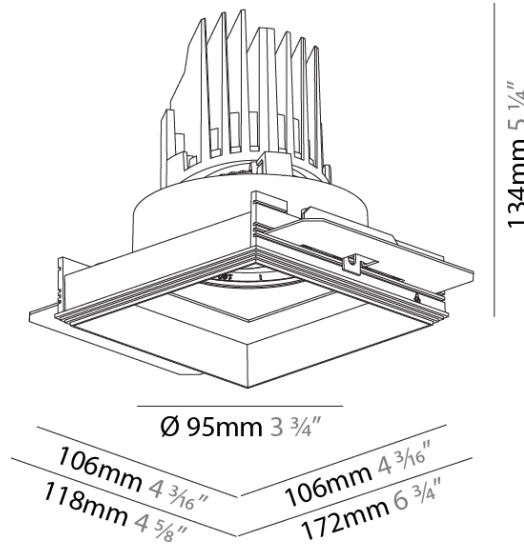

ELECTRICAL

Lamp Type: LED (Zhaga Standard)
Input Wattage (W): 13.2 / 16.5
Total Output Wattage (W): 12.1 / 14.7
[Dimming: Tri-Mode (Non-Dimming and Phase Dimming (120Vac only) and 0-10V Dimming)](#)
Driver Included: No
Driver Location: Recessed Housing
Driver Type: Constant Current - Universal
Driver Class: Class 2
Housing: See components
Input Voltage (V): 120 - 277
Constant Current (MA): 350

LED

Number of LEDs: 1
[Color Temperature (°K): 2700 / 3000 / 3500 / 4000](#)
Max. Delivered Lumen (lm): 850 / 950 / 1019 / 1040
Nominal Lumen (lm): 960 / 1070 / 1156 / 1180
CRI: >90 CRI
Efficiency (%): 88.5
Lamp Life (hrs): 50000
Upon Request: RGB-W Tunable White Special Color Temperature
Special LED

OPTICAL

Reflector?: 10
Adjustability: Rotational 355°; Tilt 30°
Upon Request: Special Beam Angles

RATINGS AND CERTIFICATIONS

© 2022 Zaneen LLC, 10000 10th St, Suite 3382, F 416-247-9319, www.zaneen.com

Available for international specifications by adding "INT" at the end of the existing Model #. For assistance on 'custom' specifications, contact zteam@zaneen.com.
Certified By:
In a constant effort to supply the best product, we reserve the right to change specifications or materials without notice. The most recent specification sheets are found at zaneen.com
IP rating: IP20