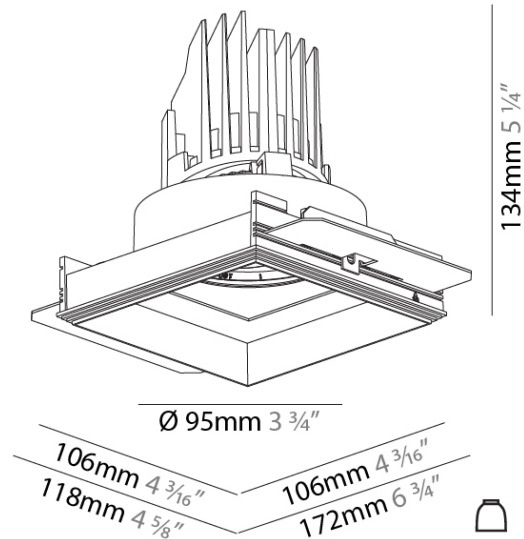

ELECTRICAL

Lamp Type: LED (Zhaga Standard)
Input Wattage (W): 15.5
Total Output Wattage (W): 14.5
Dimming: Tri-Mode (Non-Dimming and Phase Dimming (120Vac only) and 0-10V Dimming)
Driver Included: No
Driver Location: Recessed Housing
Driver Type: Constant Current - Universal
Driver Class: Class 2
Housing: See components
Input Voltage (V): 120 - 277
Constant Current (MA): 500

LED

Number of LEDs: 1
[Color Temperature (°K): 2700 / 3000 / 3500 / 4000](#)
Max. Delivered Lumen (lm): 940 / 980 / 1029 / 1050
Nominal Lumen (lm): 1386 / 1438 / 1511 / 1542
CRI: >90 CRI
Efficiency (%): 87.9 / 88.4 / 87.9
Lamp Life (hrs): 50000
Upon Request: RGB-W Tunable White Special Color Temperature Special LED

OPTICAL

[Reflector°: 20 / 40 / 60](#)
Adjustability: Rotational 355°; Tilt 30°
Upon Request: Special Beam Angles

Available for international specifications by adding "INT" at the end of the existing Model #. For assistance on 'custom' specifications, contact zteam@zaneen.com. In a constant effort to supply the best product, we reserve the right to change specifications or materials without notice. The most recent specification sheets are found at zaneen.com
IP rating: IP20